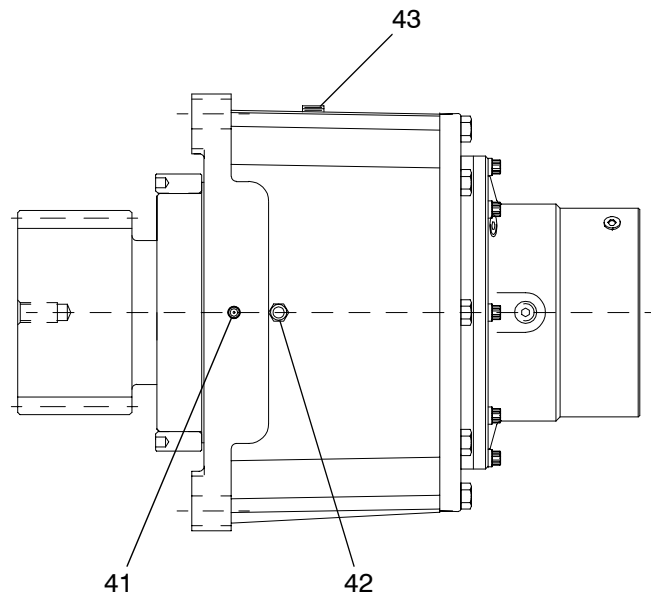

Manitowoc Boom Trucks

Hydraulic Gear Reducer

Manitowoc Boom Trucks

Hydraulic Gear Reducer 2780354 (NR)

ITEM	PART NUMBER	QTY	DESCRIPTION
1	2780354-502	1	O-RING
2	2780354-503	1	GASKET, HYDRAULIC MOTOR
3	* R S	1	O-RING PARKER
4	*	1	HOUSING, BRAKE
5	* R	6	PRESSURE DISC
6	* R	6	FRICTION DISC
7		1	PRESSURE PLATE
8		1	PRESSURE PLATE
9	* R S	1	O-RING, PARKER
10	* R S	1	RING, BACKUP
11	* R S	1	O-RING PARKER
12	* R S	1	RING, BACKUP
13	* R	12	SPRING, BRAKE
14	*	1	SNAP RING-INT
15	* R S	1	SEAL, OIL
16	*	1	BRAKE PISTON
17		8	CBB
18		8	HHCS
19		3	CPSS
20		1	PINION, OUTPUT
21	2780354-504	1	ECCENTRIC RING
22		1	HOUSING, RING GEAR
23		1	BRAKE ADAPTER
24		1	CARRIER
25		1	CARRIER, PRIMARY
26		1	PINION, SECOND
27		1	PINION, INPUT
28		1	BOLT, PINION
29		3	GEAR, IDLER
30		3	GEAR, SPUR IDLER"
31		3	PIN, IDLER SEC
32		3	PIN, IDLER PRIM
33		1	SNAP RING EXT
34		1	BRG, ROLL CUP

Hydraulic Gear Reducer

2780354 (NR)