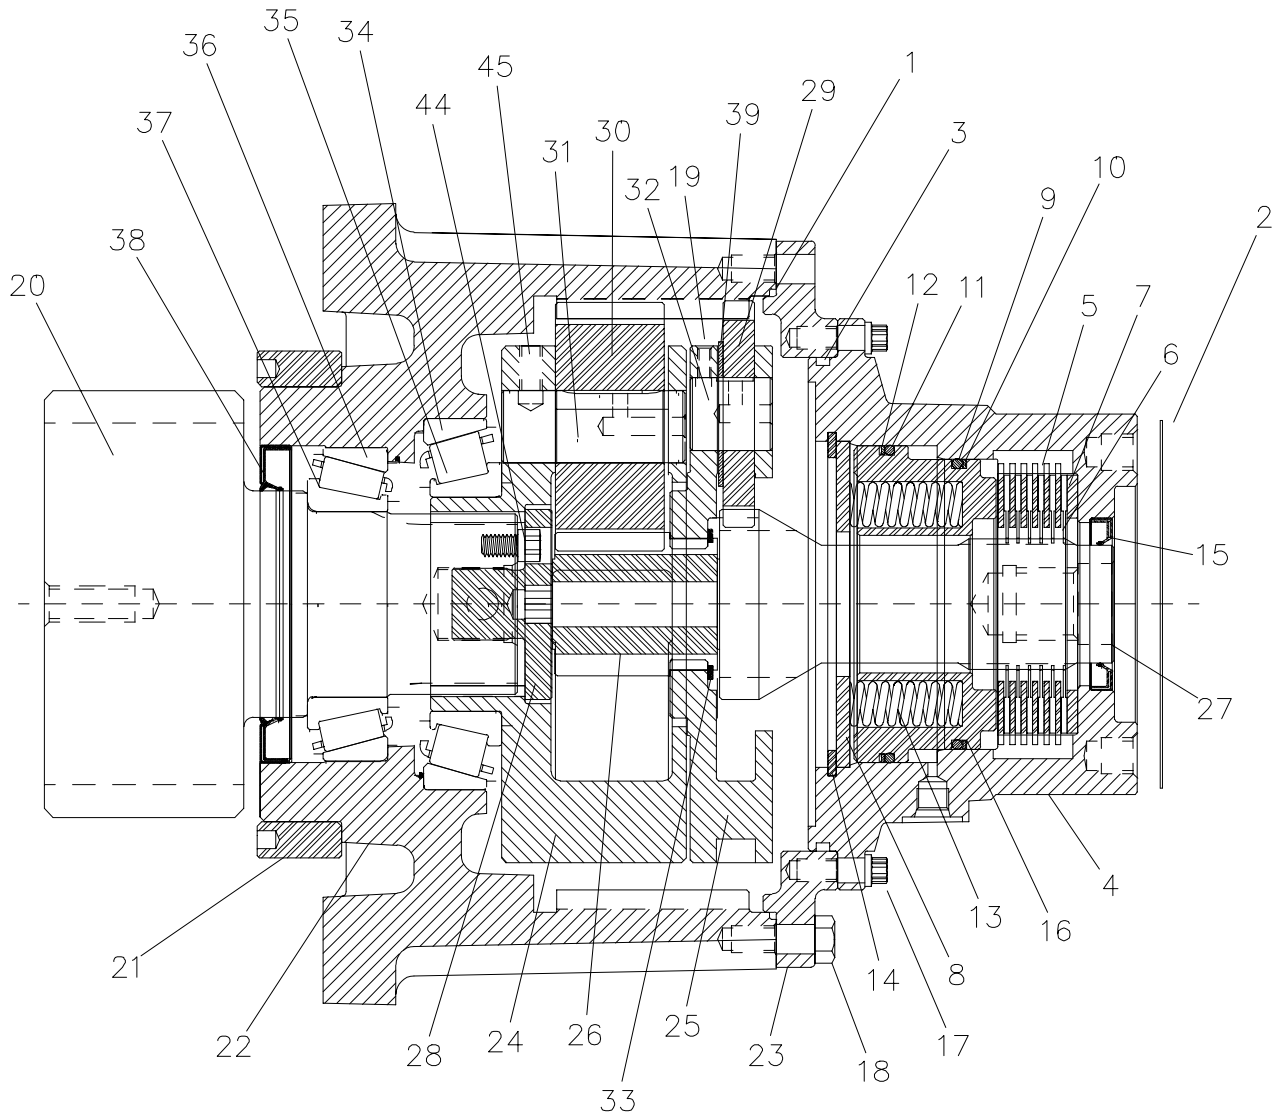

Manitowoc Boom Trucks

Hydraulic Gear Reducer

Manitowoc Boom Trucks

Hydraulic Gear Reducer 2780354 (NR)

ITEM	PART NUMBER	QTY	DESCRIPTION
1	2780354-502	1	O-RING
2	2780354-503	1	GASKET, HYDRAULIC MOTOR
3	* R S	1	O-RING PARKER
4	*	1	HOUSING, BRAKE
5	* R	6	PRESSURE DISC
6	* R	6	FRICTION DISC
7		1	PRESSURE PLATE
8		1	PRESSURE PLATE
9	* R S	1	O-RING, PARKER
10	* R S	1	RING, BACKUP
11	* R S	1	O-RING PARKER
12	* R S	1	RING, BACKUP
13	* R	12	SPRING, BRAKE
14	*	1	SNAP RING-INT
15	* R S	1	SEAL, OIL
16	*	1	BRAKE PISTON
17		8	CBB
18		8	HHCS
19		3	CPSS
20		1	PINION, OUTPUT
21	2780354-504	1	ECCENTRIC RING
22		1	HOUSING, RING GEAR
23		1	BRAKE ADAPTER
24		1	CARRIER
25		1	CARRIER, PRIMARY
26		1	PINION, SECOND
27		1	PINION, INPUT
28		1	BOLT, PINION
29		3	GEAR, IDLER
30		3	GEAR, SPUR IDLER"
31		3	PIN, IDLER SEC
32		3	PIN, IDLER PRIM
33		1	SNAP RING EXT
34		1	BRG, ROLL CUP

Hydraulic Gear Reducer

2780354 (NR)